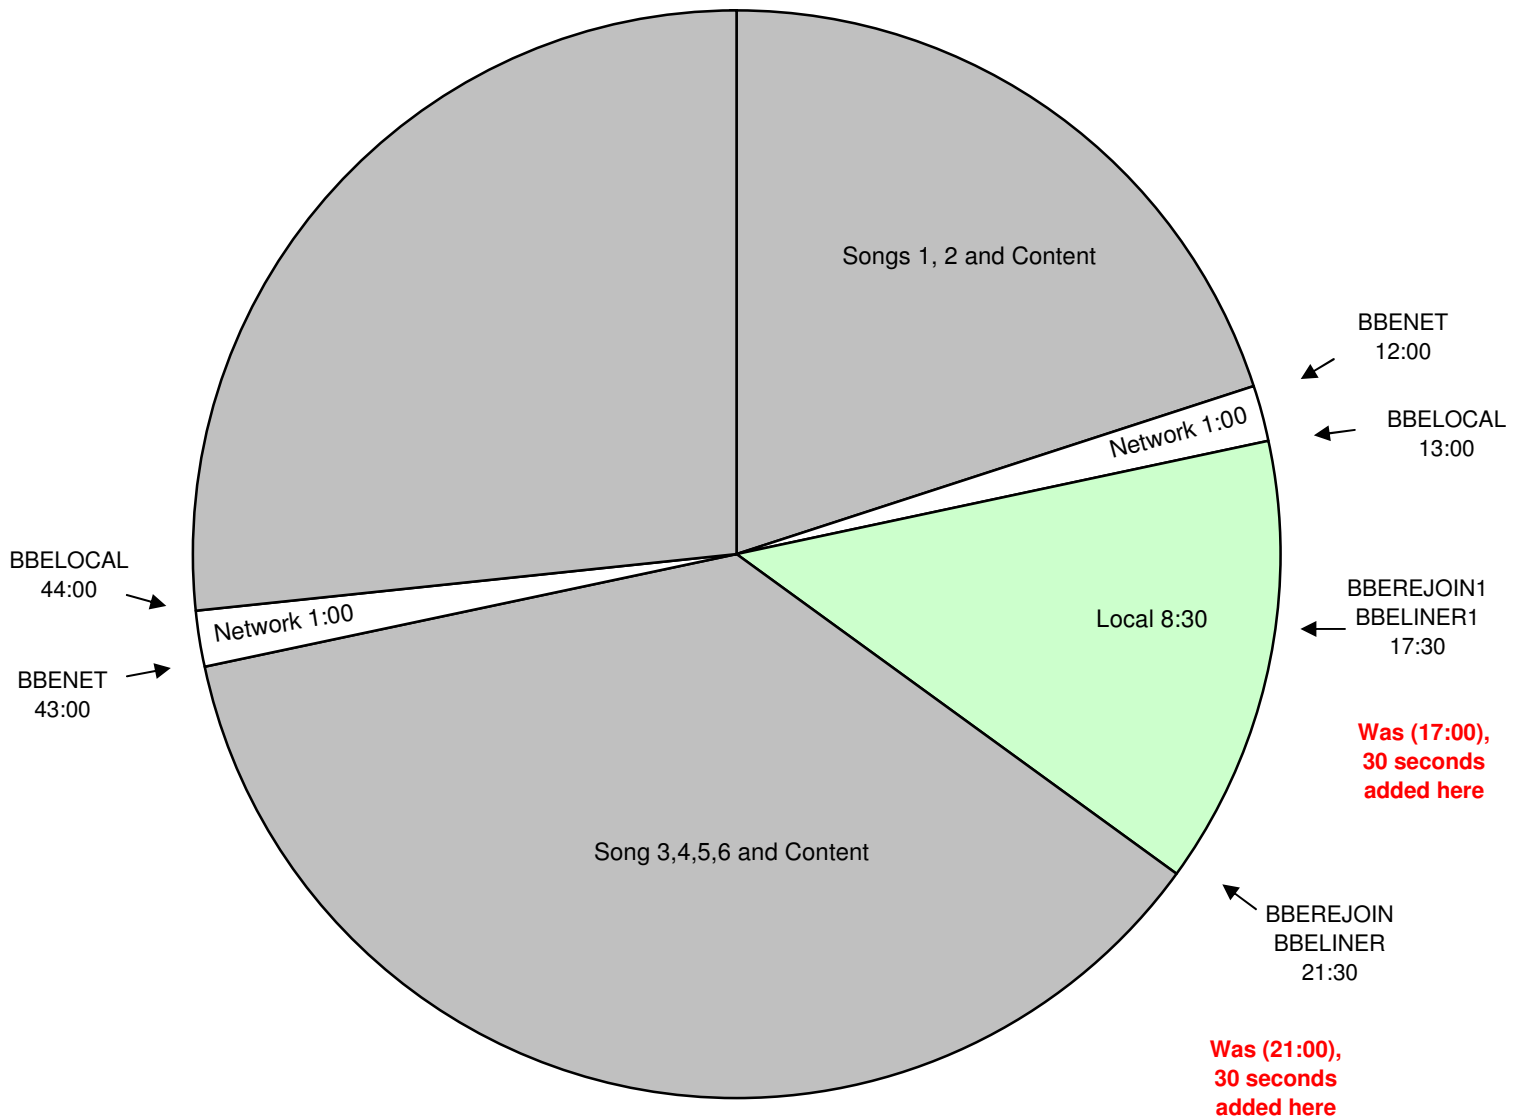

THE BOBBY BONES SHOW

The Bobby Bones Show Contest Clock
 Effective February 4th, 2015
 Premiere XDS PRO4-P Satellite
 Hour 5 (Bobby Bones Extra)
 Monday - Friday
 10am - 11am Eastern
 9am - 10am CENTRAL LIVE
 7am - 8am Pacific

BBEREJOIN
 BBETOH
 00:00

All Breaks Float! TOH & BBLINER Also Float!

Program is live for 5 hours starting at 6am Eastern. Central and Western time zones are welcome to air 5 hours, starting at 5am local time.

Network will program music and talk during the content segments. Stations are welcome to schedule additional songs in the 8 minute local segments

"TOH" BBELOCAL - Fires 30 second contest local break.

BBELOCAL - Fires local breaks. All breaks float.

BBELINER - Float. Fires locally voiced short show ID - must be exactly 5 second, dry voice

BBELINER1 - Fires locally voiced short show ID - must be exactly 5 second, dry voice

BBEREJOIN - Joins the show